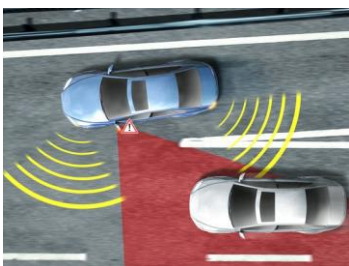

NEW PRODUCT BULLETIN

BSD-4

Advanced Logic Blind Spot Detection System

Features:

- Four sensor system with anti-false trigger logic.
- Visual and audible aid for Blind Spot Detection.
- Paintable Sensors available in Black and White stock colors
- Programmable options
- Hole saw included
- Adjustable audio Volume output.
- LED Indicators for near mirror mount with self-adhesive
- Complete whole car wire harness
- Accurate Blind spot detection
- For all passenger vehicles
- Normal and enhanced settings
- Adjustable sensitivity
- Great for new or elderly drivers
- A great safety feature usually only available on new cars
- OEM Flush mount sensors
- Only available through Memphis Car Audio