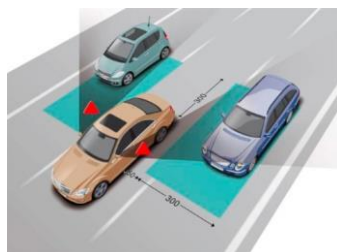

NEW PRODUCT BULLETIN

BSD-4

Advanced Logic Blind Spot Detection System

Features:

- Four sensor system with anti-false trigger logic.
- Visual and audible aid for Blind Spot Detection.
- Paintable Sensors available in Black and White stock colors
- Programmable options
- Hole saw included
- Adjustable audio Volume output.
- LED Indicators for near mirror mount with self-adhesive
- Complete whole car wire harness
- Accurate Blind spot detection
- For all passenger vehicles
- Normal and enhanced settings
- Adjustable sensitivity
- Great for new or elderly drivers
- A great safety feature usually only available on new cars
- OEM Flush mount sensors
- Only available through Memphis Car Audio