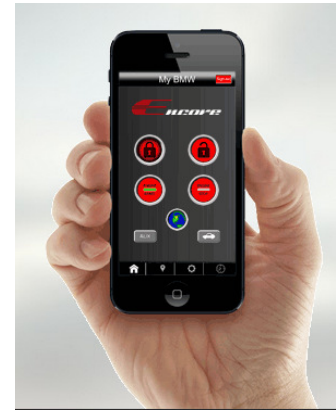

NEW PRODUCT BULLETIN

**Encore "Ally" Track
Vehicle Tracking Unit**

The Encore **Ally** is a state of the art tracking unit that lets you locate and track you vehicle from anywhere with an Apple or Android smartphone as well as any internet enabled computer or tablet. GPS tracking and instant vehicle location are offered with pin point accuracy in both map and satellite views. Great for teen driver safety with alerts for over speed and boundary violations the user can set up. The ally track offers changeable backgrounds and personalization for naming vehicles. The unit is capable of operating up to 5 vehicles and can have an infinite number of individual users. The ally track comes with 90 days unlimited premier subscription included and service is available for less than \$ 4 per month. Three annual service plans are available for affordable service.

Features and benefits:

- Low power consumption
- Approved for use in the USA and Canada
- Extremely accurate GPS, map or Satellite view
- Built in Cellular and GPS Antennas
- Great for teen driver safety
- App available in the App store and Google play
- Assembled in the USA
- Power saving algorithm
- 3 Wire hook up
- **Reasonable service plans with 90 day plan included.**
- User changeable backgrounds vehicle names
- For personal and family use
- Compatible with all Apple and Android smartphones
- Sound, vibrate and tactile functionality
- Encore Patented Technology